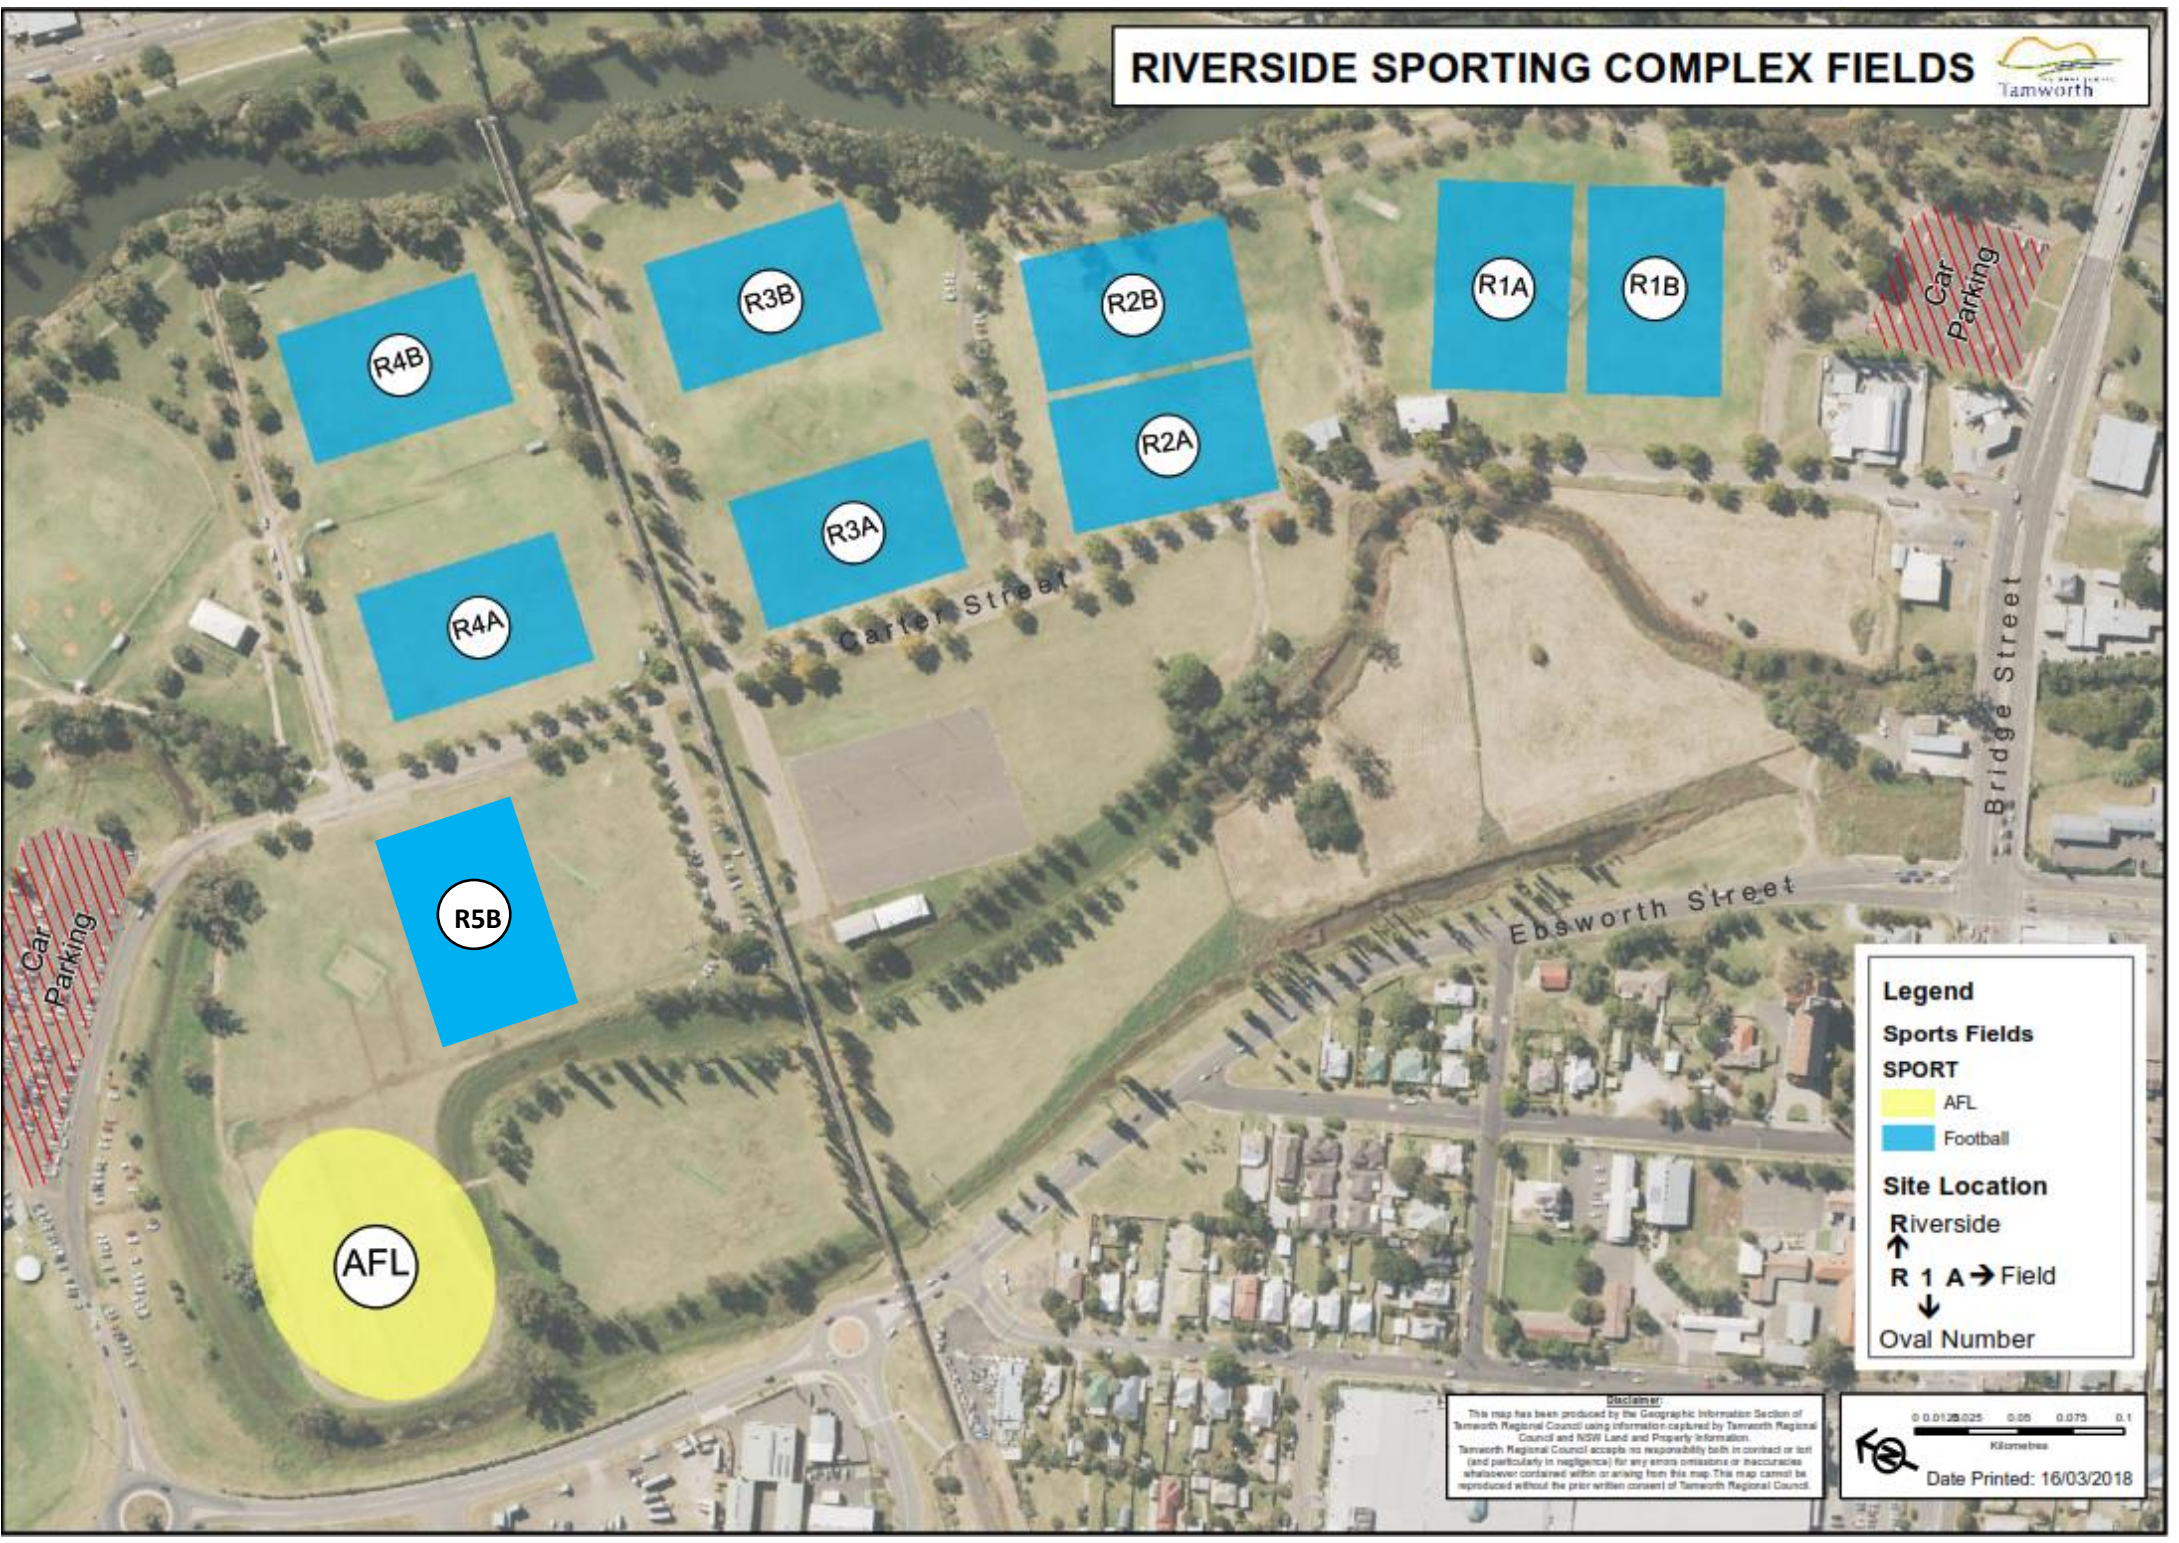

RIVERSIDE SPORTING COMPLEX FIELDS

Legend

Sports Fields

SPORT

- AFL
- Football

Site Location

Riverside
↑
R 1 A → Field
↓
Oval Number